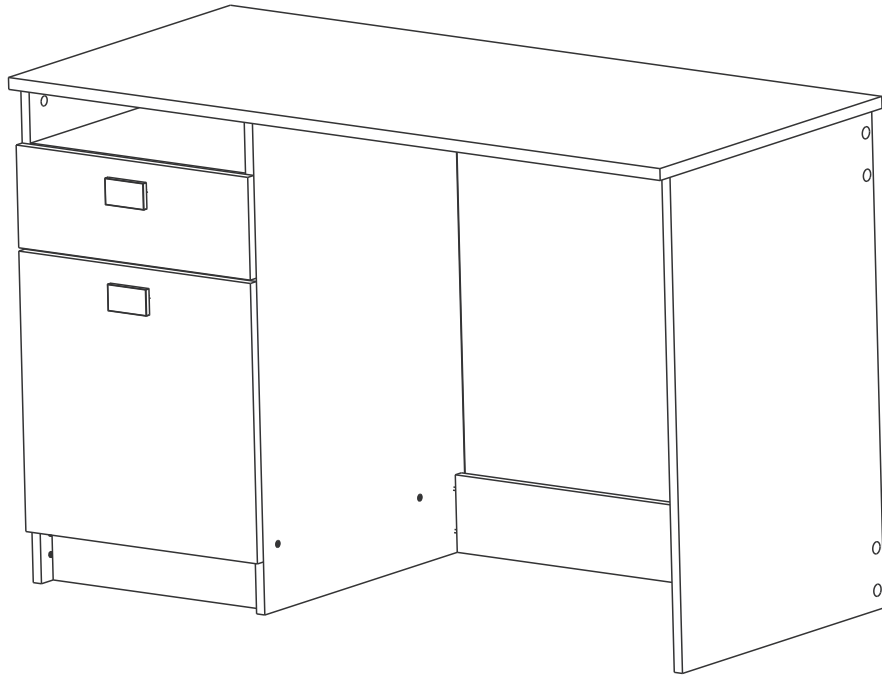

MEUBLES
DEMEYERE

KARIBU PC STOLÍK

400095 0

2H 00M N

FR SECURITE

RESPECTER LES INSTRUCTIONS DE MONTAGE DECRIRES DANS LA NOTICE.

EN CAUTION

FOLLOW CAREFULLY THE ASSEMBLING INSTRUCTIONS DESCRIBED IN THE DIRECTIONS.