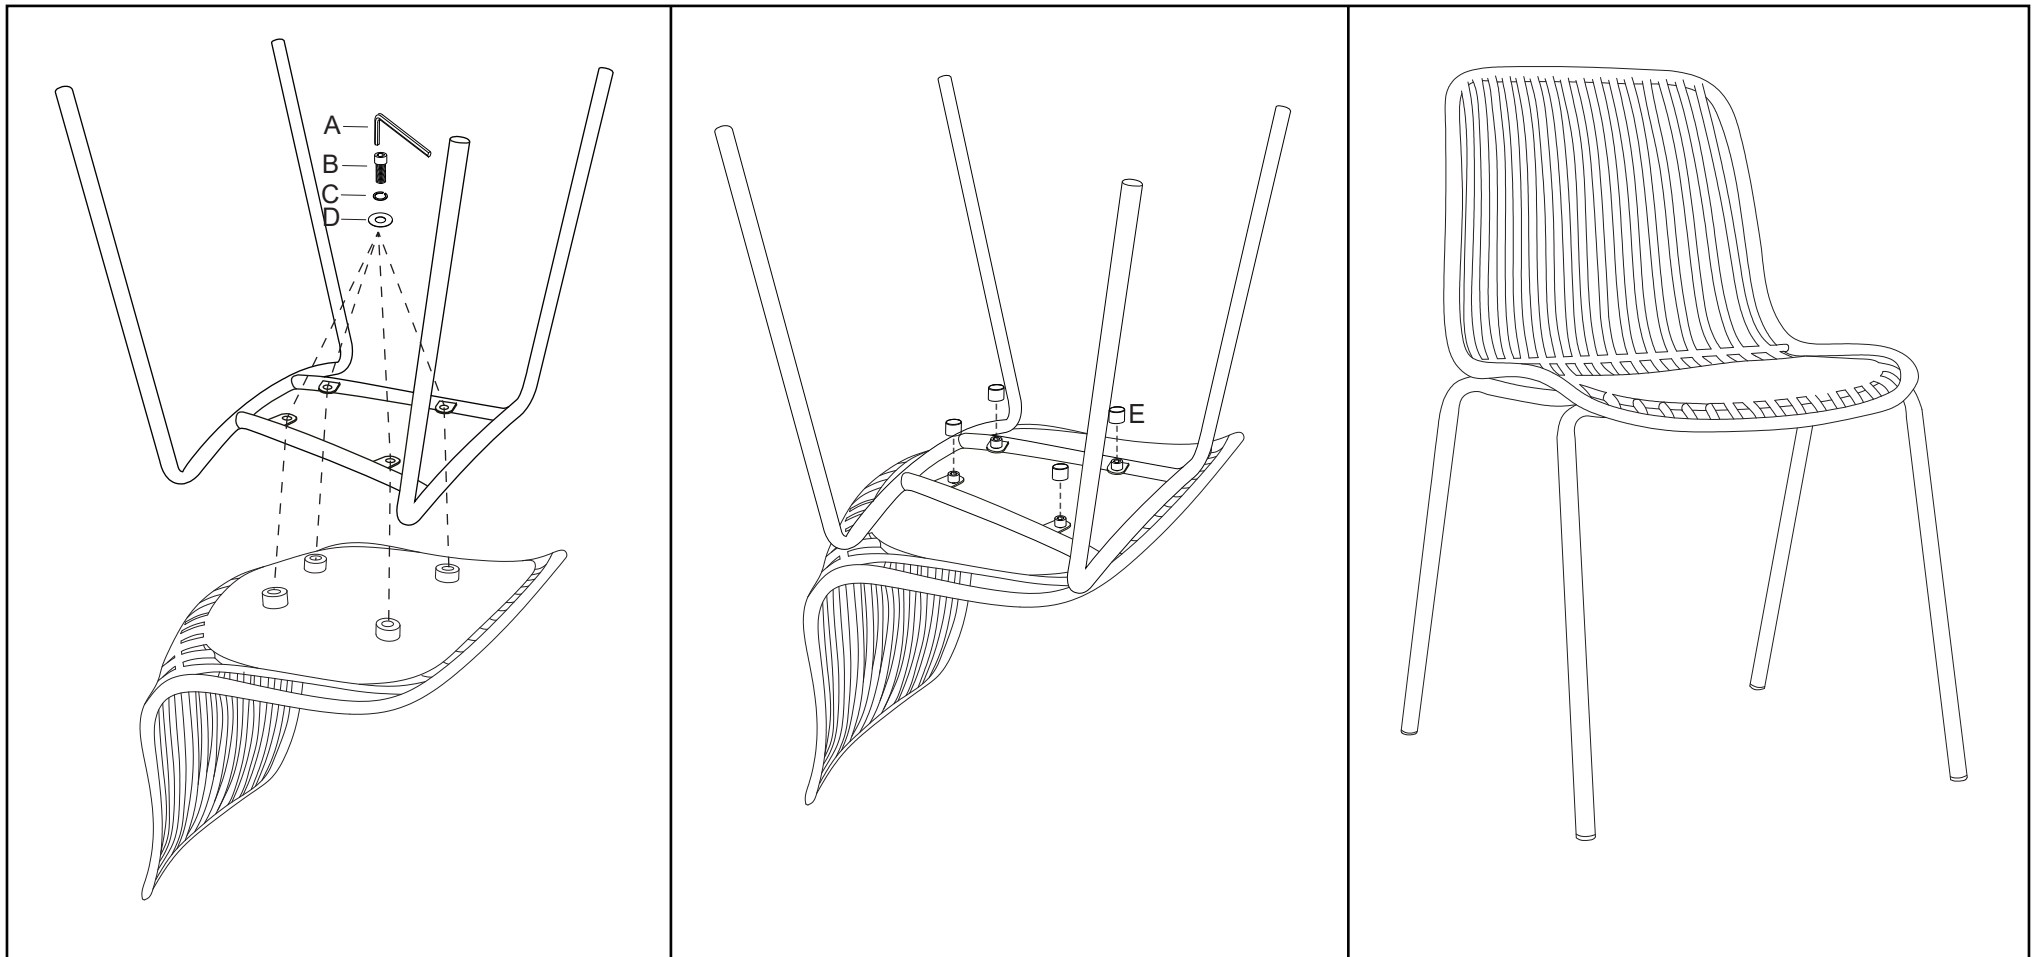

Branson Garden Chair

7001007/7001008

HOUSE NORDIC

Ax1	Bx4	Cx4	Dx4	Ex4