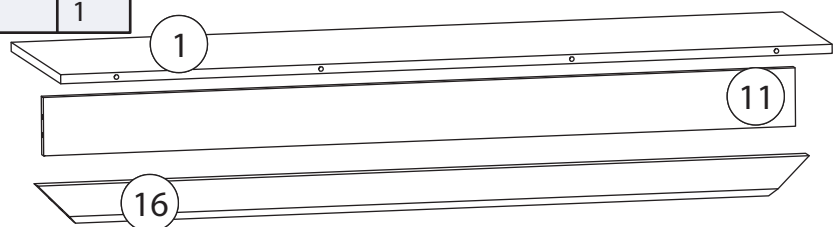

Name	BOM ID	Qty
Baltica10s_01	1	1
Baltica10s_02	2	1
Baltica10s_03	3	1
Baltica10s_04	4	1
Baltica10s_05	5	2
Baltica10s_06	6	2
Baltica10s_07	7	1
Baltica10s_08	8	1
Baltica10s_09	9	1
Baltica10s_10	10	1
Baltica10s_11	11	1
Baltica10s_12	12	1
Baltica10s_13	13	2
Baltica10s_14	14	2
Baltica10s_15	15	1
Baltica10s_16	16	1
Baltica10s_17	17	1
Baltica10sHDF_01	18	4
Baltica10sHDF_02	19	2
D_szklo	20	3
P_szklo	21	2
P_szklo	22	1