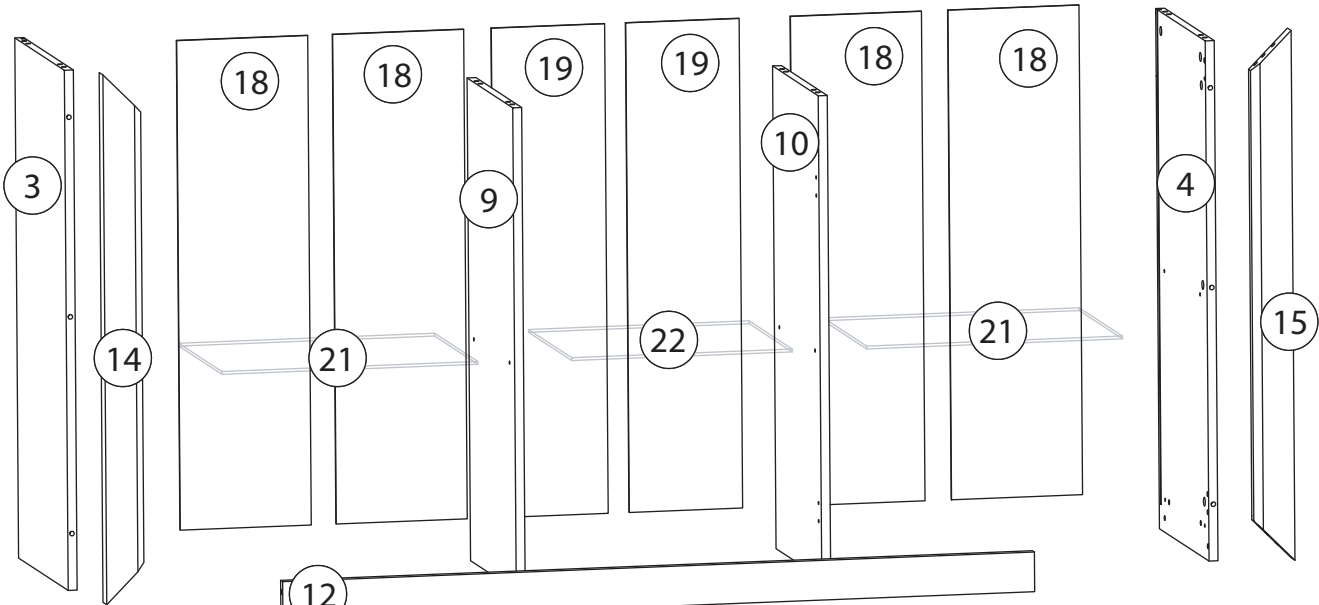

Name	BOM ID	Qty
Baltica10s_01	1	1
Baltica10s_02	2	1
Baltica10s_03	3	1
Baltica10s_04	4	1
Baltica10s_05	5	2
Baltica10s_06	6	2
Baltica10s_07	7	1
Baltica10s_08	8	1
Baltica10s_09	9	1
Baltica10s_10	10	1
Baltica10s_11	11	1
Baltica10s_12	12	1
Baltica10s_13	13	2
Baltica10s_14	14	2
Baltica10s_15	15	1
Baltica10s_16	16	1
Baltica10s_17	17	1
Baltica10sHDF_01	18	4
Baltica10sHDF_02	19	2
D_szklo	20	3
P_szklo	21	2
P_szklo	22	1